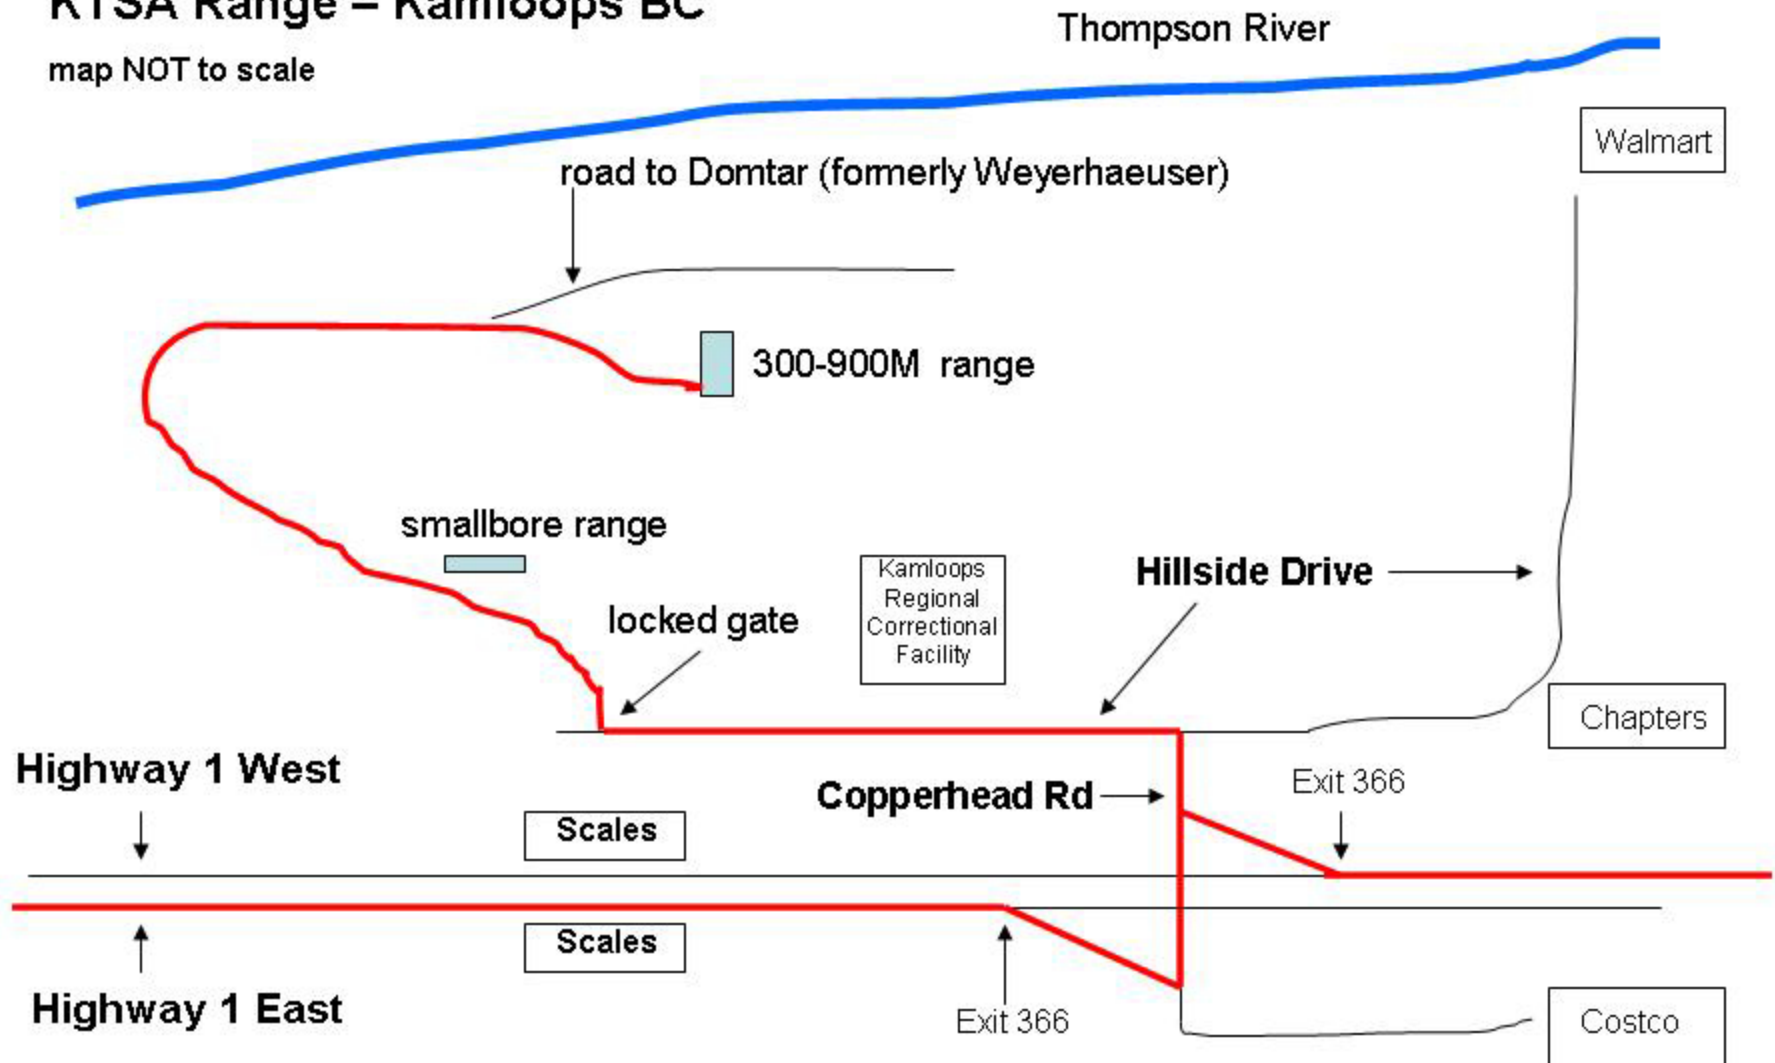

# KTSA Range – Kamloops BC

map NOT to scale

- Take Exit 366 (Copperhead Dr) off Highway 1
- at Hillside Drive turn left and drive to end of road - gate to range is on the right (normally locked)
- the 300-900M range is approx 4km from the gate.